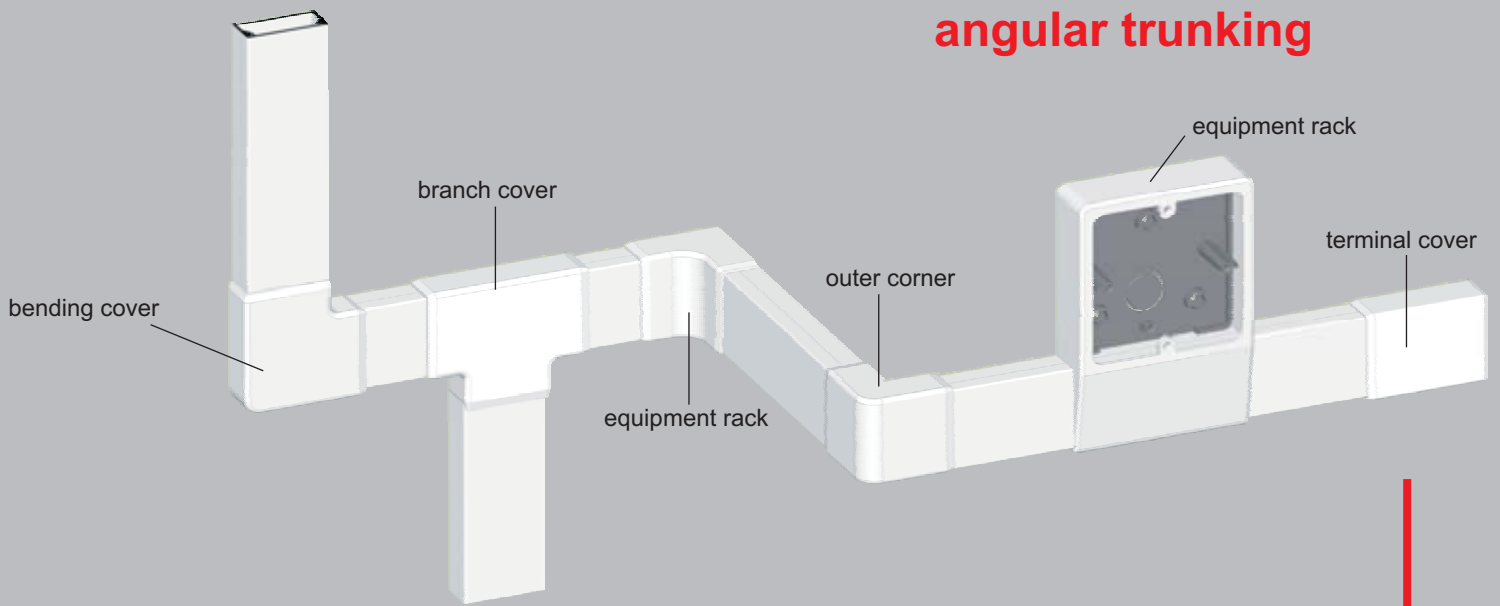

For different reconstructions, for additional increase of number of connected points, for installations to be pursued on wooden facing, or everywhere there is not possible the placing under the plaster, the electro-installation trunkings are useful solution.

Newly offered coloured versions there are suitable for interiors with floating floors, wainscot walls and by its design enable the different versions of location.

There is current assembling to surface. Some of the designs join together the function of electro-installation and floor trunking, because they are standardly manufactured of fire-proof PVC and by its design match to classical floor trunkings.

The range of accessory assortment and of devices supports it assures the variability of final design.

insert trunking

LV 18X13

angular trunking

LHD 20X20

LHD 40X20

LHD 40X40

floor trunking