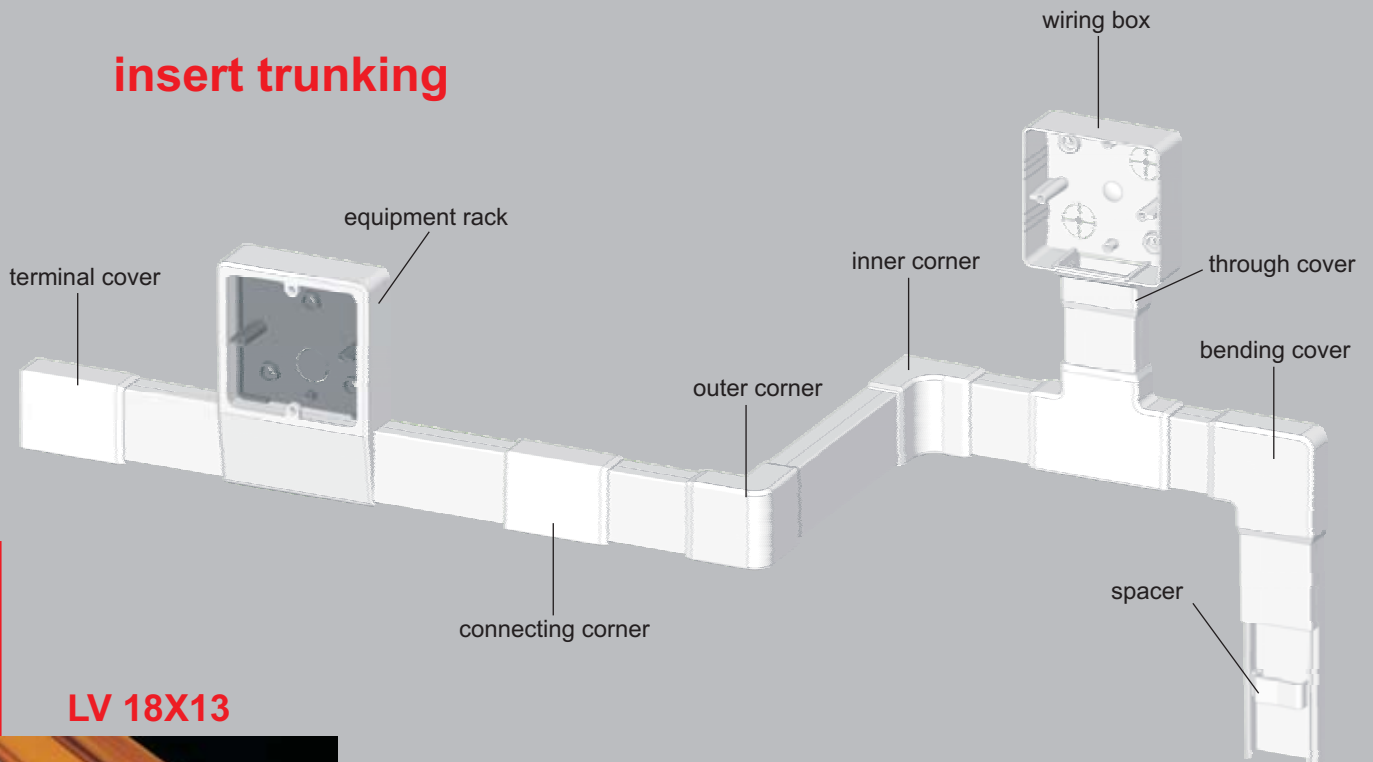

For different reconstructions, for additional increase of number of connected points, for installations to be pursued on wooden facing, or everywhere there is not possible the placing under the plaster, the electro-installation trunkings are useful solution.

In different houses the trunkings are well asserted for covering of free loaded cables of permanently placed devices or home appliances.

The Trunkings of basic white colour there is possible to use for lead on light surface of walls.

Newly offered coloured versions there are suitable for interiors with floating floors, wainscot walls and by its design enable the different versions of location.

There is current assembling to surface. Some of the designs join together the function of electro-installation and floor trunking, because they are standardly manufactured of fire-proof PVC and by its design match to classical floor trunkings.

The range of accessory assortment and of devices supports it assures the variability of final design.

insert trunking

LV 18X13

angular trunking

LHD 20X20

LHD 40X20

LHD 40X40

floor trunking